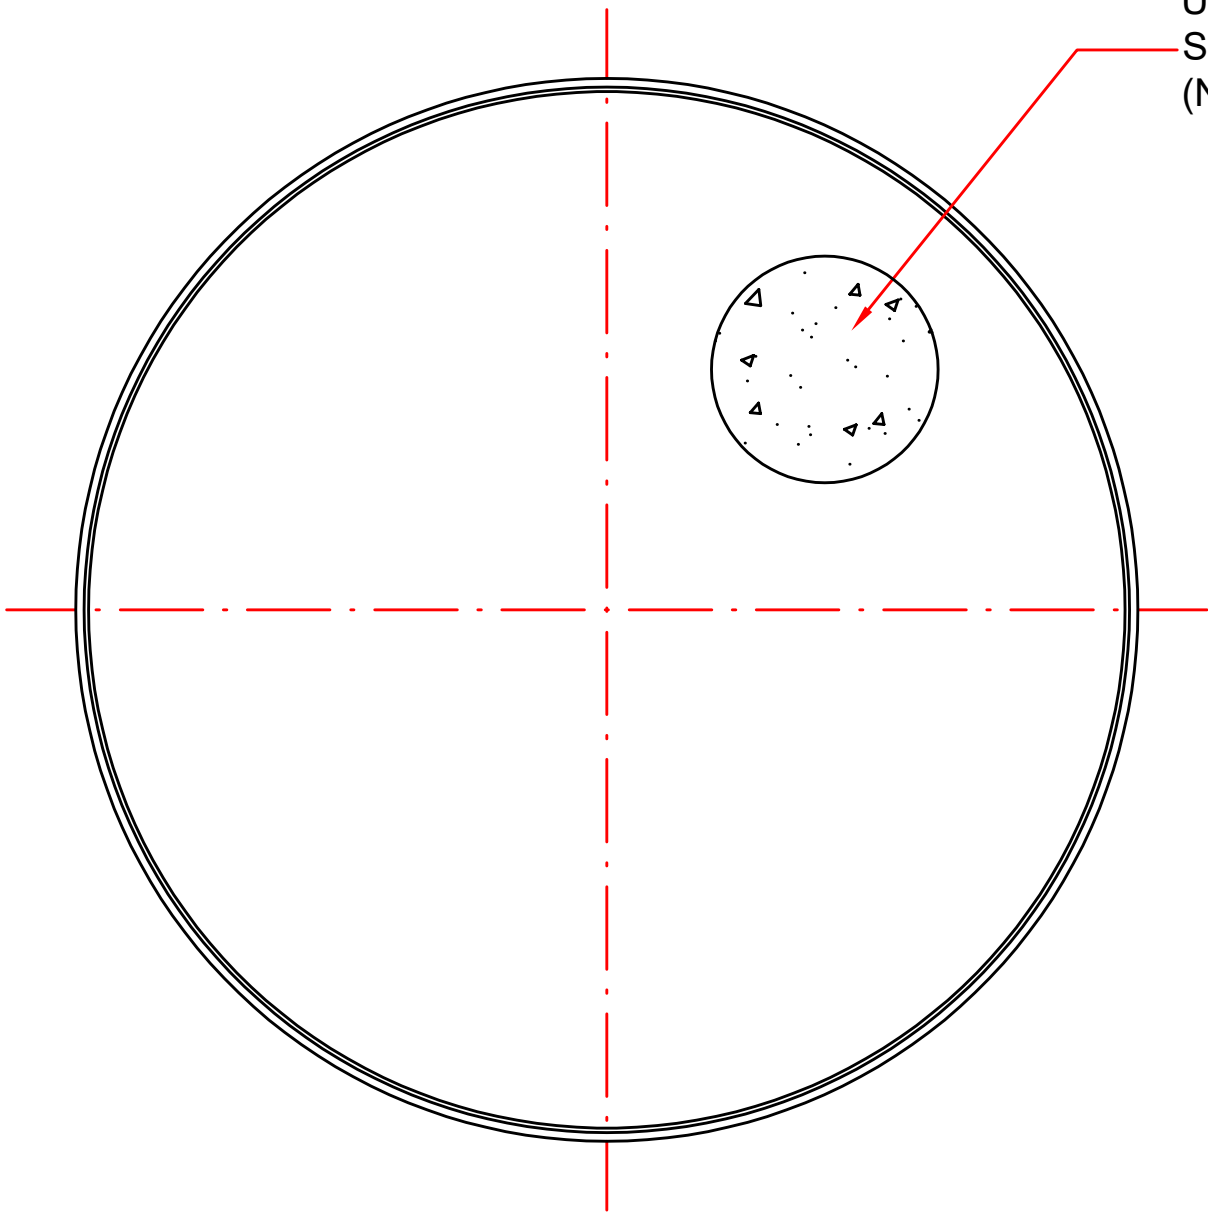

UNSMOOTH
SURFACE
(NON PRESS)

DC-155-03